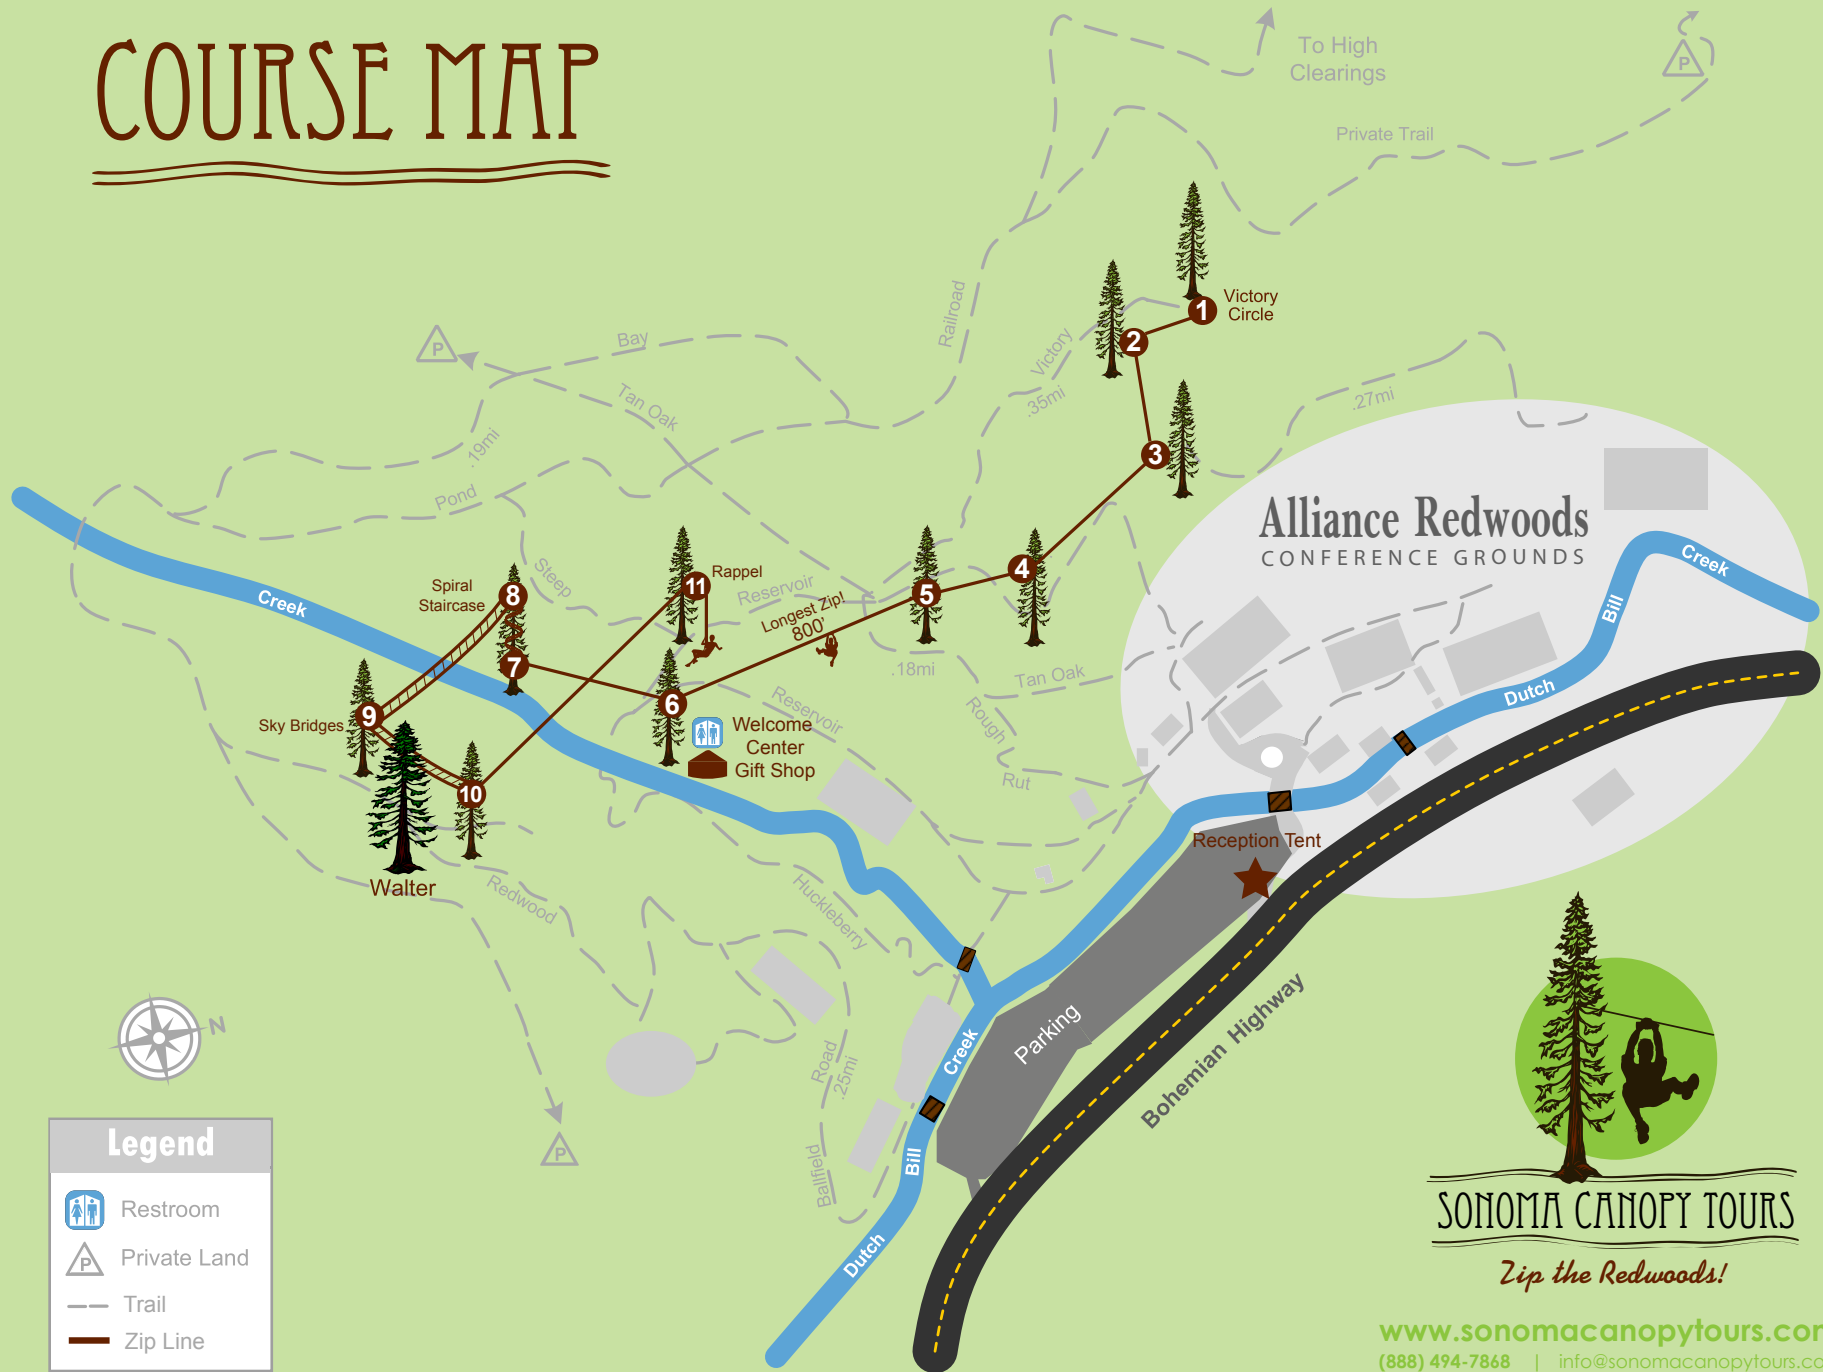

COURSE MAP

Legend

-  Restroom
-  Private Land
-  Trail
-  Zip Line

Map not to scale

SONOMA CANOPY TOURS

Zip the Redwoods!

www.sonomacanopytours.com

(888) 494-7868 | info@sonomacanopytours.com

6250 Bohemian Highway, Occidental, California 95465